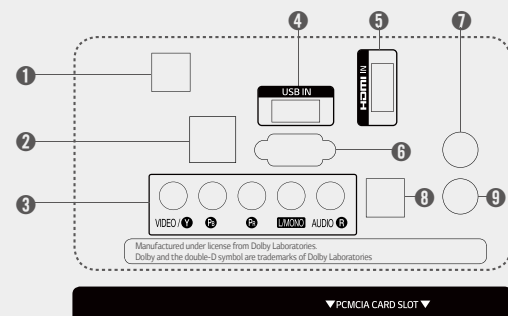

Specifications

LW300C (EU/CIS)

		32	
DISPLAY	Type	Direct LED	
	Resolution	1,366 x 768 (HD)	
	Brightness	200cd/m ²	
BROADCASTING SYSTEM	Analog	PAL / SECAM	
	Digital	DVB-T2 / C / S2	
VIDEO	Triple XD Engine	•	
	Real Cinema 24p (3:3 Pull down)	•	
	Aspect Ratio	6 modes (16:9, Original, 4:3, Vertical Zoom, All-Direction Zoom, Just Scan)	
AUDIO	Audio Output / Speaker System	3W + 3W / 2.0 ch	
	Sound Mode	6 modes (Standard, Cinema, Clear Voice, Sports, Music, Game)	
	Clear Voice	•	
GENERAL FEATURES	Management	Diagnostics (USB)	
	Interactivity	HTNG / HDMI-CEC	
	RJP Interface	RS-232C, HDMI-CEC	
	Advanced Settings	Auto Off / Auto Sleep, Motion Eye Care	
COMMERCIAL FEATURES		Welcome Screen/Video, Lock Mode, Hotel Mode, Multi-IR Code, USB Cloning, One Channel Map, IR Out, USB Auto Playback+, Time Scheduler	
INTERFACE	Side	CI Slot	
	Rear	RF In (2), Component In (Video), Component In (Audio), HDMI / HDCP Input, USB 2.0, RS-232C, Headphone Out, LAN Port (MHEG / SERVICE)	
CABINET (Unit : mm)	Vesa	200 x 200	
	Bezel Width (L/R,U,B) : On bezel based	11.9 / 11.9, 11.5, 16.5	
	Bezel Width (L/R,U,B) : Off bezel based	10.4 / 10.4, 9.9, 13.9	
	W x H x D / weight (w/o stand)	734 x 438 x 66.5 (SPK 71) / 4.5kg	
	W x H x D / weight (with stand)	734 x 474 x 172 / 4.7kg	
POWER (Unit : Watts)	Type	DC Adaptor	
	Voltage, Hz	100-240V, 50 / 60 Hz	
	Max	43	
	Typical	32	
	Energy Saving (Min)	26	
	Energy Saving (Med)	18	
	Energy Saving (Max)	11	
Stand-by	0.3 ↓		
STANDARD APPROVAL	Safety	CB, CU TR	
	Environment	CE	
	ETC	ROHS, ErP, Eco flower (EU only)	
	Eco	ErP Class	A+
		On Power Consumption (Watts)	24
		Luminance Ratio (%)	65
		Mercury Content (mg)	0
Presence of Lead		Yes	
Average Annual Consumption (kWh)	35		

Dimensions (Unit : mm)

32"

Connectivity

- ① DC-IN
- ② LAN (MHEG / SERVICE)
- ③ COMPONENT IN / AV IN
- ④ USB IN
- ⑤ HDMI IN
- ⑥ RS-232C IN
- ⑦ ANTENNA / CABLE IN
- ⑧ H/P OUT
- ⑨ LNB Satellite IN

Download LG Commercial Display Mobile App