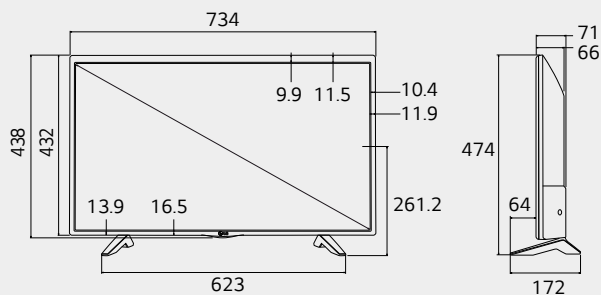

Specifications

LW300C (EU/CIS)

		32	
DISPLAY	Type	Direct LED	
	Resolution	1,366 x 768 (HD)	
	Brightness	200cd/m ²	
BROADCASTING SYSTEM	Analog	PAL / SECAM	
	Digital	DVB-T2 / C / S2	
VIDEO	Triple XD Engine	•	
	Real Cinema 24p (3:3 Pull down)	•	
	Aspect Ratio	6 modes (16:9, Original, 4:3, Vertical Zoom, All-Direction Zoom, Just Scan)	
AUDIO	Audio Output / Speaker System	3W + 3W / 2.0 ch	
	Sound Mode	6 modes (Standard, Cinema, Clear Voice, Sports, Music, Game)	
	Clear Voice	•	
GENERAL FEATURES	Management	Diagnostics (USB)	
	Interactivity	HTNG / HDMI-CEC	
	RJP Interface	RS-232C, HDMI-CEC	
	Advanced Settings	Auto Off / Auto Sleep, Motion Eye Care	
COMMERCIAL FEATURES		Welcome Screen/Video, Lock Mode, Hotel Mode, Multi-IR Code, USB Cloning, One Channel Map, IR Out, USB Auto Playback+, Time Scheduler	
INTERFACE	Side	CI Slot	
	Rear	RF In (2), Component In (Video), Component In (Audio), HDMI / HDCP Input, USB 2.0, RS-232C, Headphone Out, LAN Port (MHEG / SERVICE)	
CABINET (Unit : mm)	Vesa	200 x 200	
	Bezel Width (L/R,U,B) : On bezel based	11.9 / 11.9, 11.5, 16.5	
	Bezel Width (L/R,U,B) : Off bezel based	10.4 / 10.4, 9.9, 13.9	
	W x H x D / weight (w/o stand)	734 x 438 x 66.5 (SPK 71) / 4.5kg	
	W x H x D / weight (with stand)	734 x 474 x 172 / 4.7kg	
POWER (Unit : Watts)	Type	DC Adaptor	
	Voltage, Hz	100-240V, 50 / 60 Hz	
	Max	43	
	Typical	32	
	Energy Saving (Min)	26	
	Energy Saving (Med)	18	
	Energy Saving (Max)	11	
Stand-by	0.3 ↓		
STANDARD APPROVAL	Safety	CB, CU TR	
	Environment	CE	
	ETC	ROHS, ErP, Eco flower (EU only)	
	Eco	ErP Class	A+
		On Power Consumption (Watts)	24
		Luminance Ratio (%)	65
		Mercury Content (mg)	0
Presence of Lead		Yes	
Average Annual Consumption (kWh)	35		

Dimensions (Unit : mm)

32"

Connectivity

- ① DC-IN
- ② LAN (MHEG / SERVICE)
- ③ COMPONENT IN / AV IN
- ④ USB IN
- ⑤ HDMI IN
- ⑥ RS-232C IN
- ⑦ ANTENNA / CABLE IN
- ⑧ H/P OUT
- ⑨ LNB Satellite IN

Download LG Commercial Display Mobile App